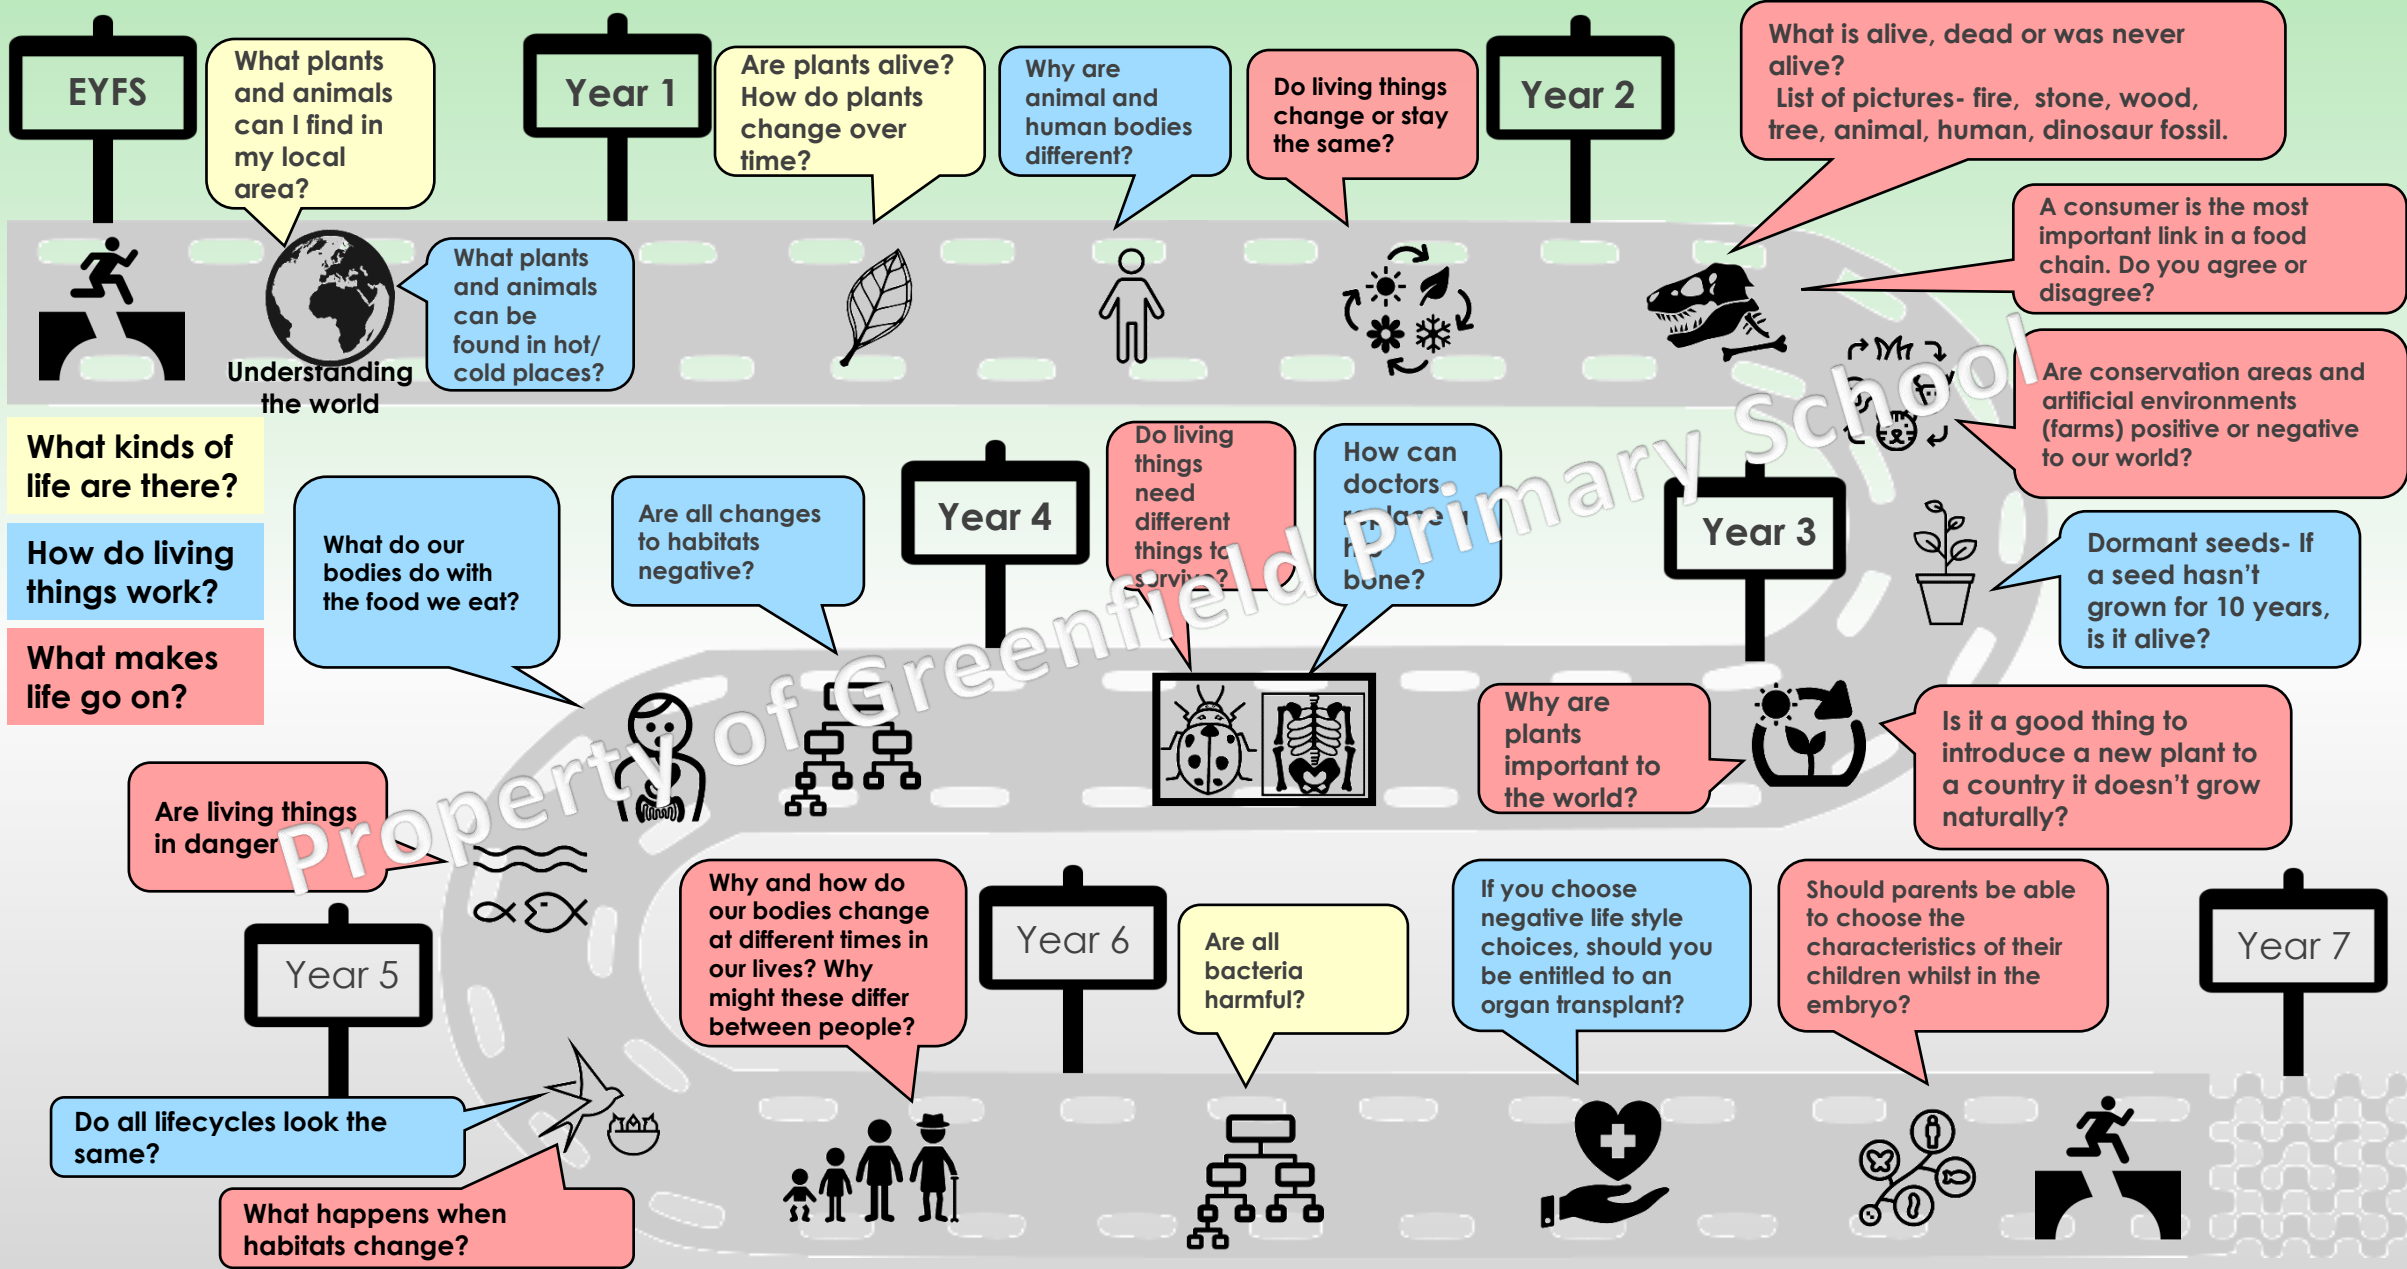

# Science curriculum big questions road map overview 2020-2221: Biology

What kinds of life are there?

How do living things work?

What makes life go on?

Property of Greenfield Primary School

# Science curriculum big questions road map overview 2020-2021: Chemistry

# Science curriculum big questions road map overview 2020-2021: Physics